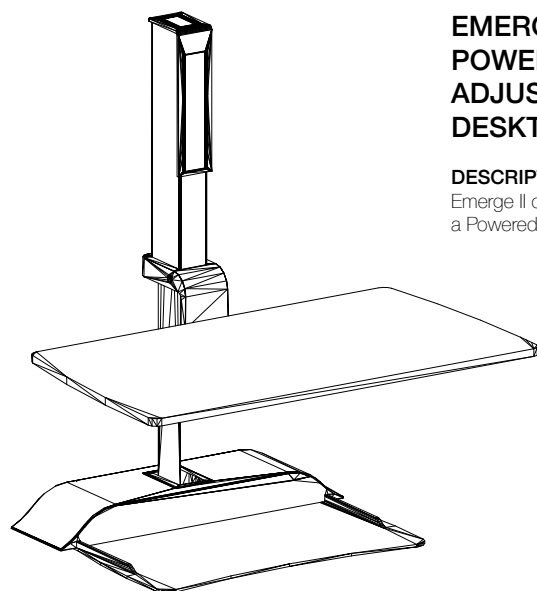

PRICING

EMERGE II POWERED ADJUSTABLE HEIGHT DESKTOP

DESCRIPTION
Emerge II can turn any static desk into a Powered Adjustable Height Desktop!