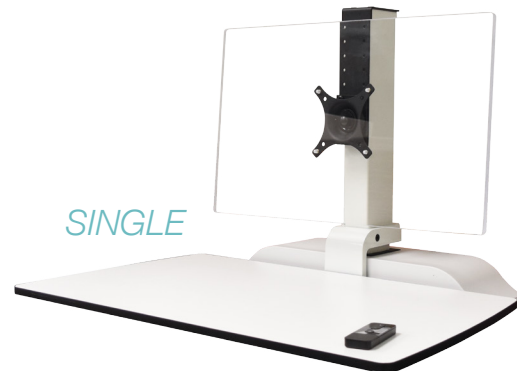

FEATURES

STABILITY IS KEY

The all-metal construction gives you peace of mind that Emerge II will support your workstation's needs.

ADDITIONAL PORTS

Enjoy easy access to two additional power and USB ports on the back.

CONFIGURATIONS

Monitor arms sold separately.

SINGLE

REMOTE CONTROL

Easily control your Emerge II unit with the magnetic remote controller.

ROOM TO WORK

Emerge II provides plenty of room to handle all your daily tasks - it is perfect for laptop users as well!

SINGLE, DUAL & TRIPLE MONITOR MOUNTS AVAILABLE

Customize your Emerge II unit with a single, dual (shown) or triple monitor mount (sold separately).

AVAILABLE FINISHES