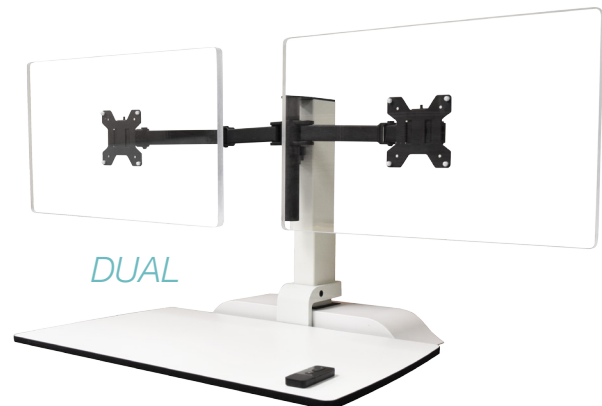

# EMERGE II

powered adjustable height desktop

# CONFIGURATIONS

Monitor arms sold separately.

BASE

SINGLE

DUAL

TRIPLE

## REMOTE CONTROL

Easily control your Emerge II unit with the magnetic remote controller.