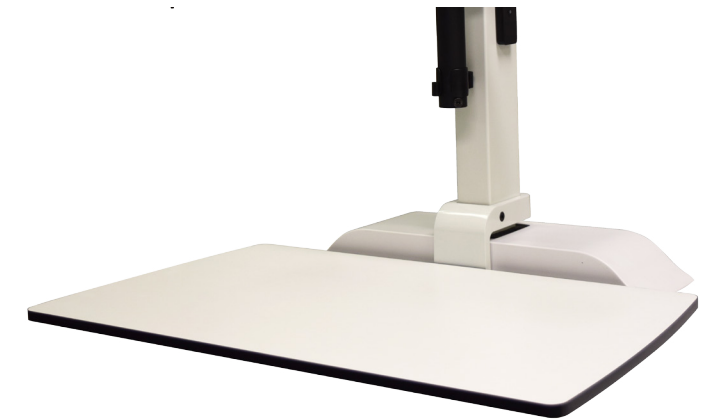

ROOM TO WORK

Emerge II provides plenty of room to handle all your daily tasks - it is perfect for laptop users as well!