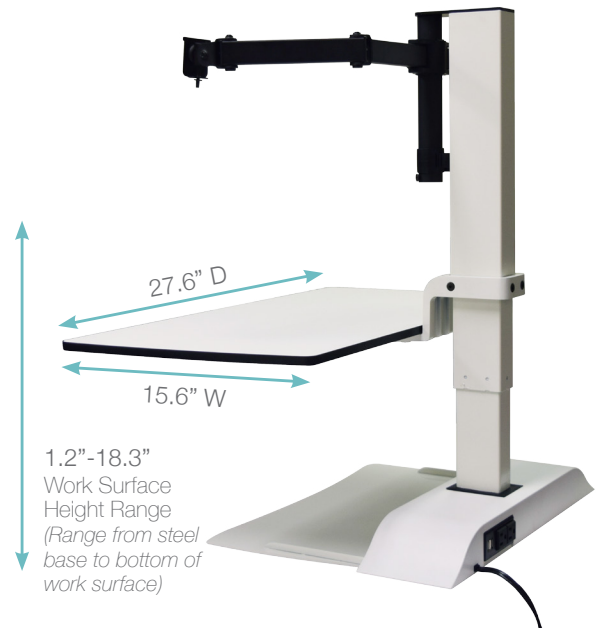

# SPECIFICATIONS

Control	Magnetic Remote Control 3 Memory Heights
Motor	Electric
Surface Height Range	1.2" to 18.3"
Surface Width	27.6"
Surface Depths	15.6"
Surface Weight Capacity	44 lbs.
Speed	0.98 in/sec (25 mm/sec)
Anti-Collision	Yes
Unit Weight	40 lbs.
Supported Monitor Type	VESA compatible monitor
Monitor Size Limit	Up to one 10"-24" 16:9 monitor (single) Up to two 17"-24" 16:9 monitors (dual) Up to three 17"-24" 16:9 monitors (triple)
Monitor Weight Limit	Up to 11 lbs. (single) Up to 8.8 lbs. per monitor (dual) Up to 8.8 lbs. per monitor (triple)
Monitor Arm Unit Limit	2.2 lbs. (single) 5.0 lbs. per monitor (dual) 8.8 lbs. per monitor (triple)