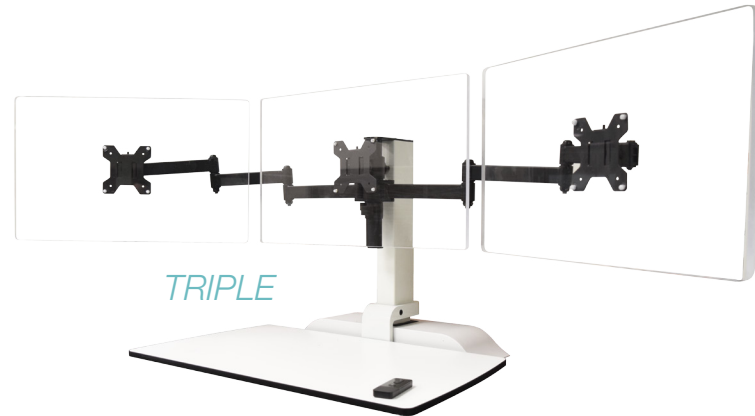

# EMERGE II

powered adjustable height desktop

# CONFIGURATIONS

Monitor arms sold separately.

BASE

SINGLE

DUAL

TRIPLE

## REMOTE CONTROL

Easily control your Emerge II unit with the magnetic remote controller.