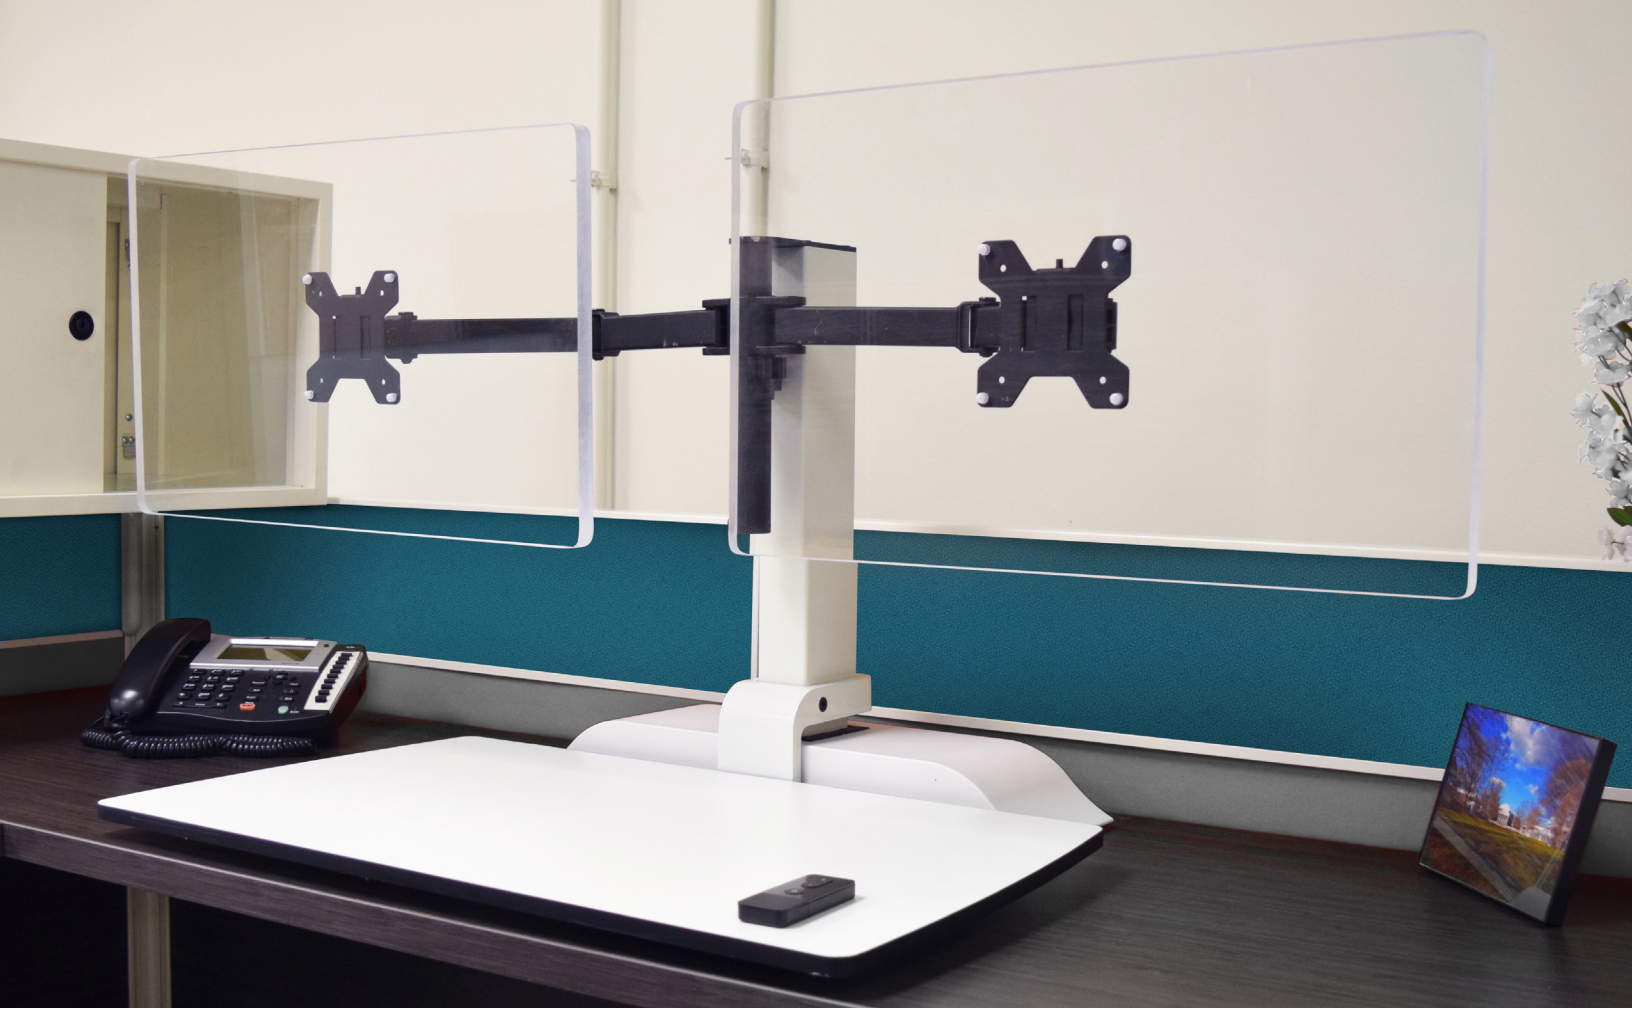

# EMERGE II

powered adjustable height desktop

## STABILITY IS KEY

The all-metal construction gives you peace of mind that Emerge II will support your workstation's needs.

## ADDITIONAL PORTS

Enjoy easy access to two additional power and USB ports on the back.

## SINGLE, DUAL & TRIPLE MONITOR MOUNTS AVAILABLE

Customize your Emerge II unit with a single, dual (shown) or triple monitor mount (sold separately).