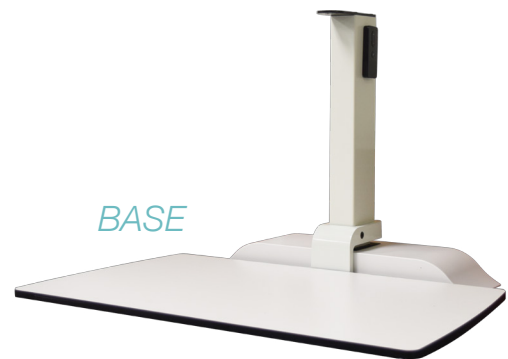

CONFIGURATIONS

Monitor arms sold separately.

BASE