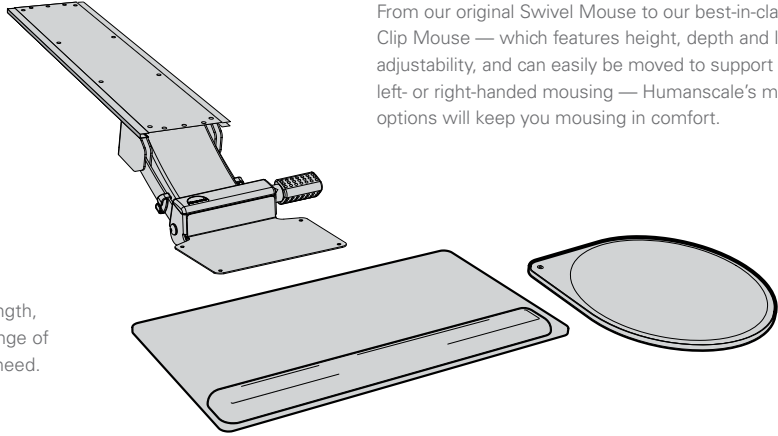

Keyboard Components

Mechanisms

Humanscale offers nine award-winning, negative-tilt mechanism options, from our original standard-bearer, the 2G, to our latest 5G, which combines easy dial-a-tilt and height adjustability with the strongest, most stable arm on the market. All of our mechanisms encourage low-risk typing postures and feature easy and intuitive adjustability.

Keyboard Platforms

Made of 1/4" phenolic resin, which combines strength, durability and a slim profile, Humanscale's wide range of keyboard platform options will accommodate any need. Available with Technogel or foam palm supports.

Mouse Platforms

From our original Swivel Mouse to our best-in-class Clip Mouse — which features height, depth and lateral adjustability, and can easily be moved to support left- or right-handed mousing — Humanscale's mouse options will keep you mousing in comfort.

Desk Configuration Compatibility Guide

Humanscale Keyboard Systems offer mix-and-match components for a custom solution to virtually any desk situation. Here are a few recommended platform options for some of the most common desk configurations. Consult your Humanscale rep for the Keyboard System solution that's right for you.

Straight Desk Configuration

Recommended Platforms

- 900 Standard keyboard platform with Clip Mouse *shown*
- 500 Big keyboard platform *shown*
- 950 Standard Compact keyboard platform with Clip Mouse
- 550 Big Compact keyboard platform