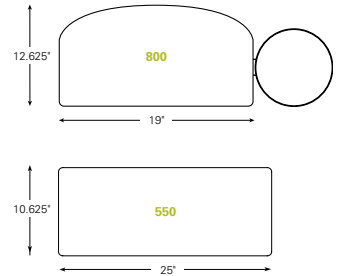

Diagonal Desk Configuration

Recommended Platforms

- 700 Diagonal keyboard platform with Clip Mouse *shown*
- 400 Diagonal Big keyboard platform *shown*
- 900 Standard keyboard platform with Clip Mouse
- 950 Standard Compact keyboard platform with Clip Mouse

Radiused Desk Configuration

Recommended Platforms

- 800 Radiused keyboard platform with Clip Mouse *shown*
- 550 Big Compact keyboard platform *shown*
- 900 Standard keyboard platform with Clip Mouse
- 950 Standard Compact keyboard platform with Clip Mouse

90-Degree Desk with DE200 Corner Sleeve Configuration

Recommended Platforms

- 950 Standard Compact keyboard platform with Clip Mouse *shown*
- 600 Extender keyboard platform with Clip Mouse *shown*
- 700 Diagonal keyboard platform with Clip Mouse
- 900 Standard keyboard platform with Clip Mouse