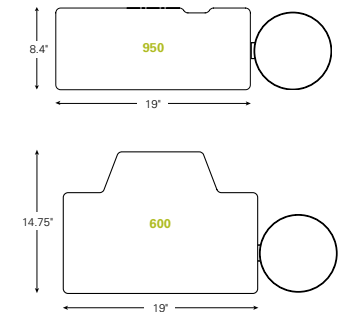

Recommended Platforms

- 950 Standard Compact keyboard platform with Clip Mouse *shown*
- 600 Extender keyboard platform with Clip Mouse *shown*
- 700 Diagonal keyboard platform with Clip Mouse
- 900 Standard keyboard platform with Clip Mouse