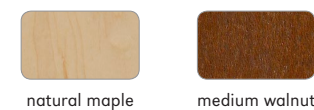

**Benton**  
**1352** Tall Back Bar Stool                      \$571  
LEGS: STANDARD IN POLISHED CHROME  
OPTIONS:  
SF Powder Coat up charge                      \$58

**Mylo**  
**1300** Café Chair                      \$337  
SHELL: NATURAL STAIN ONLY  
LEGS: STANDARD IN POLISHED CHROME  
OPTIONS:  
SF Powder Coat up charge                      \$38

**Mylo**  
**1301** Tall Back Bar Stool                      \$484  
SHELL: NATURAL STAIN ONLY  
LEGS: STANDARD IN POLISHED CHROME  
OPTIONS:  
SF Powder Coat up charge                      \$58

**Dekko**  
**744** Café Chair                      \$480  
LEGS: STANDARD IN POWDER COAT  
OPTIONS:  
PC Polish Chrome up charge                      \$38

**Dekko**  
**752** Tall Back Bar Stool                      \$617  
LEGS: STANDARD IN POWDER COAT  
OPTIONS:  
PC Polish Chrome up charge                      \$58

**Pento**  
**927** Café Chair                      \$514  
LEGS: STANDARD IN POWDER COAT  
OPTIONS:  
PC Polished Chrome up charge                      \$38

**Pento**  
**937** Tall Back Bar Stool                      \$703  
LEGS: STANDARD IN POWDER COAT  
OPTIONS:  
PC Polished Chrome up charge                      \$58

WOOD STAINS

METAL FINISH

WOOD STAINS