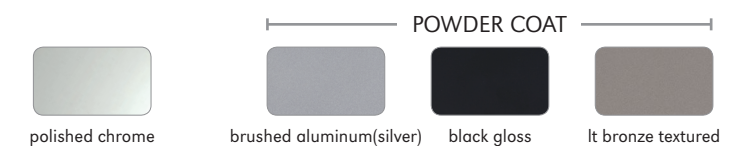

**Mylo**  
**1301** Tall Back Bar Stool                      \$484  
SHELL: NATURAL STAIN ONLY  
LEGS: STANDARD IN POLISHED CHROME  
OPTIONS:  
SF Powder Coat up charge                      \$58

**Dekko**  
**744** Café Chair                      \$480  
LEGS: STANDARD IN POWDER COAT  
OPTIONS:  
PC Polish Chrome up charge                      \$38

**Dekko**  
**752** Tall Back Bar Stool                      \$617  
LEGS: STANDARD IN POWDER COAT  
OPTIONS:  
PC Polish Chrome up charge                      \$58

**Pento**  
**927** Café Chair                      \$514  
LEGS: STANDARD IN POWDER COAT  
OPTIONS:  
PC Polished Chrome up charge                      \$38

**Pento**  
**937** Tall Back Bar Stool                      \$703  
LEGS: STANDARD IN POWDER COAT  
OPTIONS:  
PC Polished Chrome up charge                      \$58

WOOD STAINS

METAL FINISH

WOOD STAINS

METAL FINISH

**ORDERING INFORMATION**  
To Order Please Specify:

- 1) Series Name
- 2) Model Number
- 3) Quantity
- 4) Poly Shell Color
- 5) Metal Leg Finish

**ORDERING INFORMATION**  
To Order Please Specify: