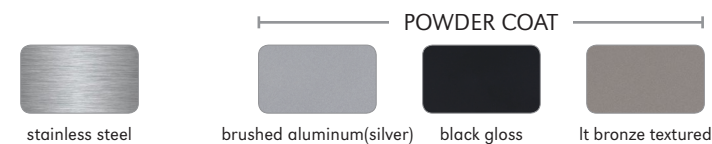

BASE: STANDARD IN STAINLESS STEEL

OPTIONS:

SF Powder Coat up charge	\$60
--------------------------	------

METAL FINISH

METAL FINISH

**ORDERING INFORMATION**  
To Order Please Specify:

- 1) Series Name
- 2) Model Number
- 3) Quantity
- 4) Metal Base Finish
- 5) Laminate Selection and No. (Pg 26)
- 6) Edge Style Code and Color (Pg 26)