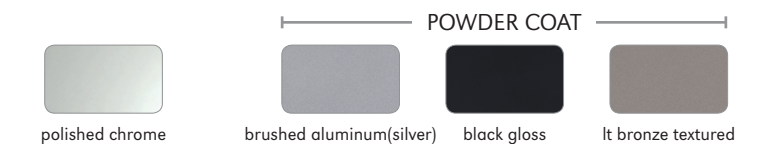

**Duncan**

Model #	Size	Height	LAMINATE
DUN18S	18" x 18"	18"	\$1373

LEGS: STANDARD IN POWDER COAT

OPTIONS:

PC	Polish Chrome up charge (4 Legs)	\$35 ea.
WOD	Wood Leg up charge (4 Legs)	\$24 ea.

WOOD STAINS

METAL FINISH