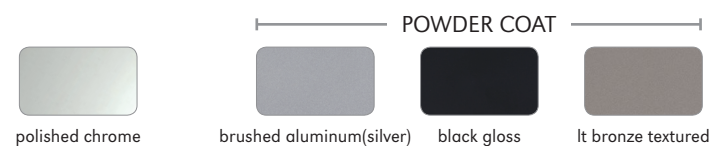

WOOD STAINS

METAL FINISH