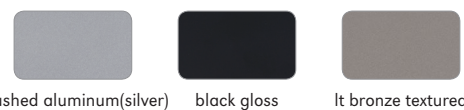

BASE: STANDARD IN POLISHED CHROME

OPTIONS:

SF Powder Coat up charge	\$60
--------------------------	------

**Cayman**

Model Number	Table Top Size	Base Spread	Base Finish	
			GRP 2	GRP 3
CAY24S	36" Sq.	20"	\$446	\$509
CAY2430S	24x30" Sq.	24"	\$478	\$553
CAY30S	30" Sq.	28"	\$499	\$580
CAY36S	36" Sq.	32"	\$567	\$666

BASE: STANDARD IN POLISHED CHROME

OPTIONS:

SF Powder Coat up charge	\$60
--------------------------	------

**Cayman | Bar Height**

Model Number	Table Top Size	Base Spread	Base Finish	
			GRP 2	GRP 3
CAYH2430S	24x30" Sq.	20"	\$607	\$682
CAYH30S	30" Sq.	24"	\$628	\$709
CAYH36S	36" Sq.	32"	\$696	\$795

BASE: STANDARD IN POLISHED CHROME

OPTIONS:

SF Powder Coat up charge	\$60
--------------------------	------

METAL FINISH

POWDER COAT

brushed aluminum(silver) black gloss lt bronze textured

METAL FINISH

POWDER COAT