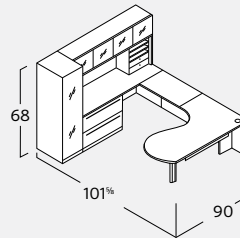

VL-735L (left)
U Station Configuration
w/ 36" Bridge
$5,548