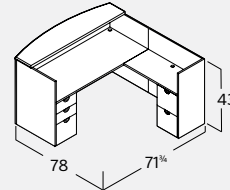

JA-103N
Desk. Double Ped. Bowfront
35 1/4"/39"Dx71 1/4"W
$2,527

JA-123N
L-Desk. Bowfront. Reception. Wood Transaction Shelf
w/ 42" Return
$3,552