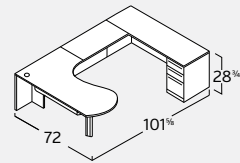

VL-721R (right)
U Desk. arcEnd | T Panel/Ped 2b1f
w/ 36" Bridge
$2,269