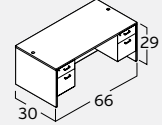

TO SPECIFY, PLEASE COMPLETE THE PRODUCT CODE BY INCLUDING FINISH CODE:
MAPL HARD ROCK MAPLE CHER MOCHA CHERRY MAHO SIENNA MAHOGANY BLKC BLACK CHERRY WLNT PARK WALNUT GREY VALLEY GREY
EXAMPLE PRODUCT CODE: AM-415N.CHER DESK, DOUBLE PED RECTANGULAR, MOCHA CHERRY FINISH

AMBER TYPICALS

VERDE
COMPONENTS & TYPICALS

Add 10% tariff price increase to the list prices contained in this brochure excluding graded in textiles seat cushion covers. Effective October 1, 2018