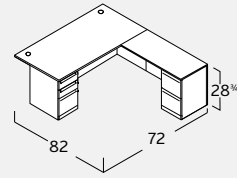

VL-622N
L Desk. Rectangular | Ped 2f/Ped 2b1f
w/ 47 1/2" Return
$1,934