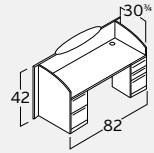

VL-751N
Desk. Reception | Ped 2f/Ped 2b1f
30 1/4"Dx82"W
$2,177