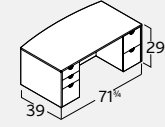

TO SPECIFY, PLEASE COMPLETE THE PRODUCT CODE BY INCLUDING FINISH CODE: **CHER** CHESTNUT CHERRY **MAHO** HENNA MAHOGANY
EXAMPLE PRODUCT CODE: **JA-155N.CHER** U-DESK. CONFIGURATION. CHESTNUT CHERRY FINISH

JADE TYPICALS

SEATING & ACCESSORIES

Add 10% tariff price increase to the list prices contained in this brochure excluding graded in textiles seat cushion covers. Effective October 1, 2018