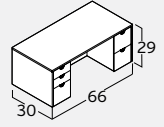

TO SPECIFY, PLEASE COMPLETE THE PRODUCT CODE BY INCLUDING FINISH CODE: **CHER** CHESTNUT CHERRY **MAHO** HENNA MAHOGANY
EXAMPLE PRODUCT CODE: **JA-155N.CHER** U-DESK. CONFIGURATION. CHESTNUT CHERRY FINISH

JADE TYPICALS