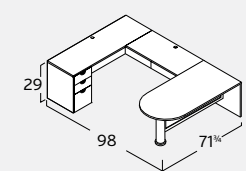

JA-151N
U-Desk. Bullet Shape. Metal Leg/Glass Panel
w/ 42" Bridge
$3,023