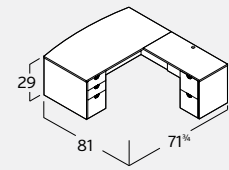

JADE TYPICALS

**JA-101N**  
 Desk. Double Ped. Rectangular  
 30"Dx66"W  
 \$2,279

**JA-103N**  
 Desk. Double Ped. Bowfront  
 35 1/4"/39"Dx71 1/4"W  
 \$2,527

**JA-107N**  
 L-Desk. Rectangular  
 w/ 42" Return  
 \$2,801