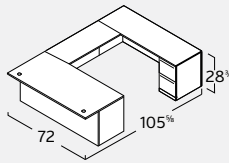

VL-648N
U Desk. Rectangular | Ped 2b1f/Ped 2f
w/ 47 1/2" Bridge
$2,532