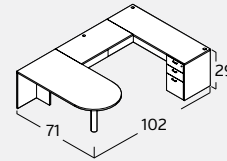

AM-361N
U-Desk, Bullet Shape
w/ 42" Bridge
$1,125