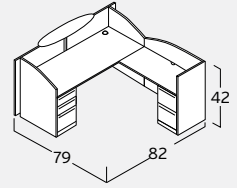

VL-644R (right)
L Desk. Reception | Ped 2b1f/Ped 2f
w/ 48 1/2" Return
$2,656