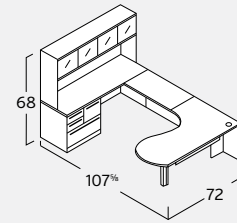

VL-728L (left)
U Station Configuration
w/ 42" Bridge
$3,596