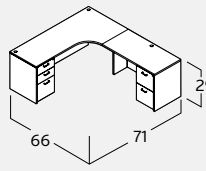

AM-404N  
 2 L-Desk, Reception with Glass Transaction Top  
 w/ 42" Return  
 \$3,452

AM-354N  
 U-Desk, Bowfront  
 w/ 42" Bridge  
 \$1,493

AM-361N  
 U-Desk, Bullet Shape  
 w/ 42" Bridge  
 \$1,125

AM-395R (right)  
 L-Desk, Bullet Shape CC  
 w/ 30" Return  
 \$958