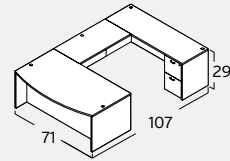

AM-354N
U-Desk, Bowfront
w/ 42" Bridge
$1,493