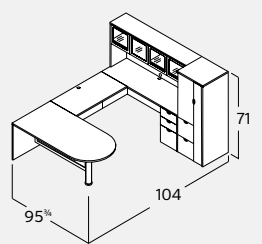

JA-156N
U-Desk. Configuration
w/ 48" Bridge
$6,758

SEATING & ACCESSORIES

Add 10% tariff price increase to the list prices contained in this brochure excluding graded in textiles seat cushion covers. Effective October 1, 2018