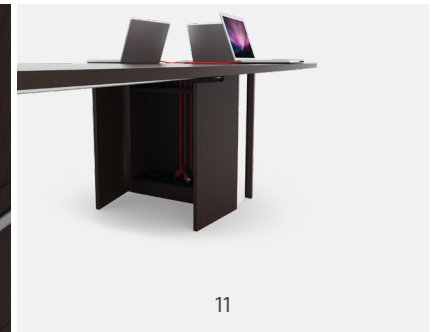

- / 01 – DIE-CAST ALUMINUM GROMMETS STANDARD POWDER COAT
- / 02 – KITT™ COMPUTER MONITOR ARMS
- / 03 – HUTCH ORGANIZER
- / 04 – SATIN ANODIZED ALUMINUM DRAWER PULL
- / 05 – PIVOT TABLE BASE & MOBILE PED WITH BRAKE CASTERS
- / 06 – WIRE MANAGEMENT ACCESSIBLE LEGS
- / 07 – WIRE MANAGEMENT ACCESSIBLE CREDENZA
- / 08 – OPTIONAL KEY ALIKE LOCK
- / 09 – EUROPEAN STYLE CONCEALED HINGES
- / 10 – CLARO™ LED LIGHTS
- / 11 – TECHNOLOGY SUPPORTED PANEL BASE