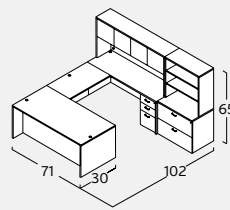

AM-426N
U-Desk Configuration
w/ 48" Bridge
$2,681