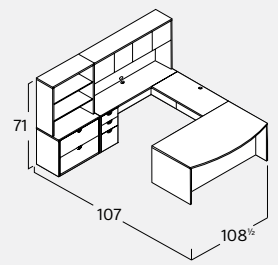

JA-155N
U-Desk. Configuration
w/ 48" Bridge
$7,284