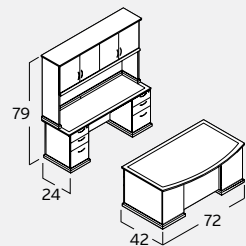

EM-417N
Desk. Credenza. Configuration
$9,664