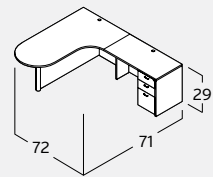

AM-395R (right)
L-Desk, Bullet Shape CC
w/ 30" Return
$958