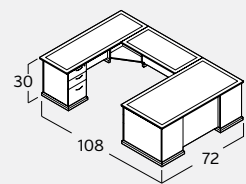

EM-413N
U-Desk. Rectangular
w/ 48" Bridge
$7,082