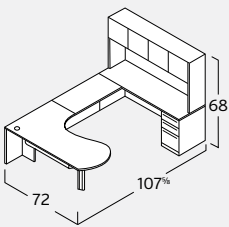

VL-730R (right)
U Station Configuration
w/ 42" Bridge
$3,000