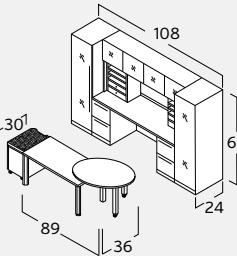

VL-707N
Desk Station Configuration
$7,311