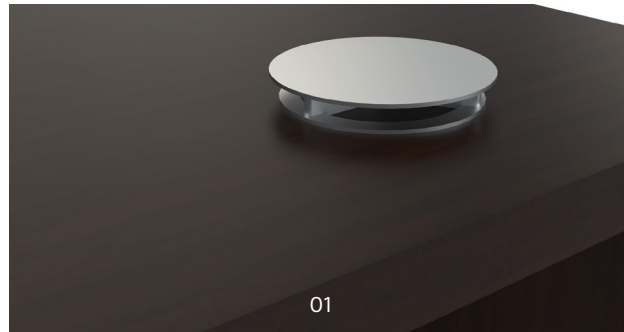

VENEER

**EMERALD**  
**RUBY**  
**JADE**

Cherryman Veneer bridges traditional and transitional styles for an impressive look with scalable solutions for Private Office, Conference and Reception. Premium grade veneers are protected for durability and clarity, enhancing the natural beauty of the wood. All storage components are fully finished in matching veneer. The Ruby line features a radius edge profile with Cherryman's signature paprika cherry finish. Jade series has a reeded hardwood edge detail and is finished in chestnut cherry or henna mahogany with optional frosted white glass accents. The Emerald series surfaces feature an ebony inlay border with a figured inset and traditional crown molding finished in satin mahogany or buffed high luster cognac cherry.