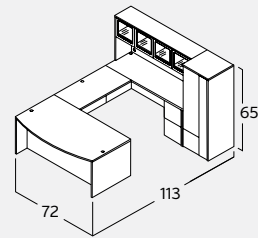

AM-389N
U-Desk Configuration
w/ 48" Bridge
$3,041