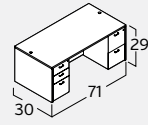

TO SPECIFY, PLEASE COMPLETE THE PRODUCT CODE BY INCLUDING FINISH CODE:
MAPL HARD ROCK MAPLE CHER MOCHA CHERRY MAHO SIENNA MAHOGANY BLKC BLACK CHERRY WLNT PARK WALNUT GREY VALLEY GREY
EXAMPLE PRODUCT CODE: AM-415N.CHER DESK, DOUBLE PED RECTANGULAR, MOCHA CHERRY FINISH

AMBER TYPICALS