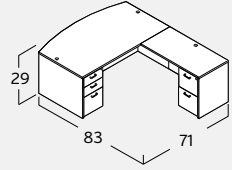

AM-321N  
 L-Desk, Bowfront  
 w/ 42" Return  
 \$1,285

AM-333N  
 L-Desk, Bullet Shape, Suspended Ped  
 w/ 42" Return  
 \$825

AM-399N  
 L-Desk, Reception with Wood Transaction Top  
 w/ 42" Return  
 \$1,430