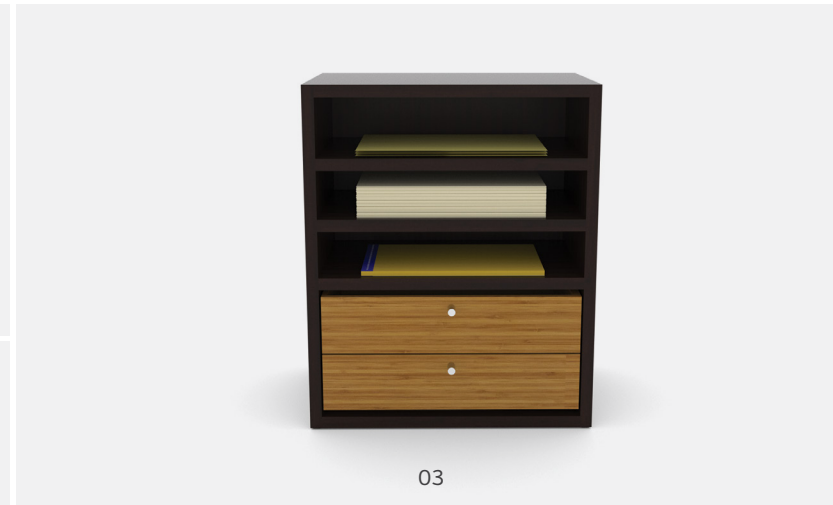

VENEER

**EMERALD**  
**RUBY**  
**JADE**

Cherryman Veneer bridges traditional and transitional styles for an impressive look with scalable solutions for Private Office, Conference and Reception. Premium grade veneers are protected for durability and clarity, enhancing the natural beauty of the wood. All storage components are fully finished in matching veneer. The Ruby line features a radius edge profile with Cherryman's signature paprika cherry finish. Jade series has a reeded hardwood edge detail and is finished in chestnut cherry or henna mahogany with optional frosted white glass accents. The Emerald series surfaces feature an ebony inlay border with a figured inset and traditional crown molding finished in satin mahogany or buffed high luster cognac cherry.