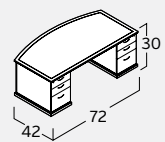

TO SPECIFY, PLEASE COMPLETE THE PRODUCT CODE BY INCLUDING FINISH CODE: MAHO PORT FIGURED MAHOGANY COGNAC COGNAC CHERRY
EXAMPLE PRODUCT CODE: EM-404N.COGN DESK. DOUBLE PED. BOWFRONT. COGNAC CHERRY FINISH

EMERALD TYPICALS

RUBY
COMPONENTS & TYPICALS

Add 10% tariff price increase to the list prices contained in this brochure excluding graded in textiles seat cushion covers.
Effective October 1, 2018