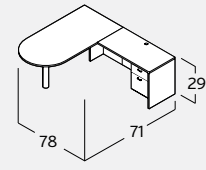

AM-321N  
 L-Desk, Bowfront  
 w/ 42" Return  
 \$1,285

AM-333N  
 L-Desk, Bullet Shape, Suspended Ped  
 w/ 42" Return  
 \$825

AM-399N  
 L-Desk, Reception with Wood Transaction Top  
 w/ 42" Return  
 \$1,430