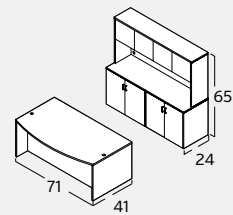

AM-383N
Desk, Credenza, Configuration
$2,259