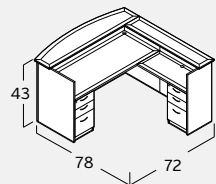

EM-404N
Desk. Double Ped. Bowfront
36/42"Dx72"W
$4,314

EM-412N
L-Desk. Bowfront. Reception
w/ 42" Return
$5,887