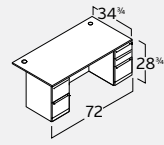

TO SPECIFY, PLEASE COMPLETE THE PRODUCT CODE BY INCLUDING FINISH CODE: ESP ESPRESSO LAT LATTE
EXAMPLE PRODUCT CODE: VL-607N.ESP DESK. RECTANGULAR | PED 2F/2B1F. ESPRESSO FINISH

VERDE TYPICALS

VL-607N
Desk. Rectangular | Ped 2f/Ped 2b1f
34 1/4"Dx72"W
$1,709