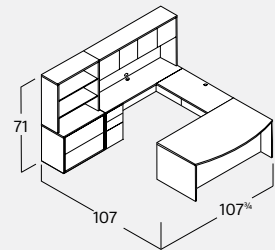

RU-223N  
L-Desk. Bowfront. Reception. Wood Transaction Shelf  
w/ 42" Return  
\$3,338

RU-224N  
U-Desk. Rectangular  
w/ 42" Bridge  
\$3,501

RU-228N  
U-Desk. Bowfront  
w/ 42" Bridge  
\$3,558

RU-256N  
U-Desk. Configuration  
w/ 48" Bridge  
\$4,956