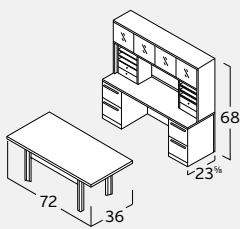

VL-749N
Desk Station Configuration
$4,341