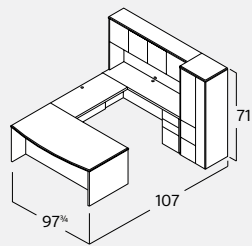

RU-245N
U-Desk. Configuration
w/ 48" Bridge
$6,851

JADE
COMPONENTS & TYPICALS

Add 10% tariff price increase to the list prices contained in this brochure excluding graded in textiles seat cushion covers.
Effective October 1, 2018