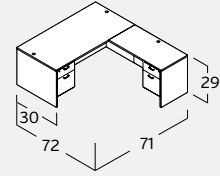

AM-419N
L-Desk, Rectangular, Suspended Ped
W/ 42" Return
$1,100