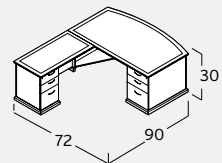

EMERALD TYPICALS

EM-403N  
 Desk. Double Ped. Rectangular  
 36"Dx72"W  
 \$4,206

EM-404N  
 Desk. Double Ped. Bowfront  
 36/42"Dx72"W  
 \$4,314

EM-408N  
 L-Desk. Rectangular  
 w/ 48" Return  
 \$5,381