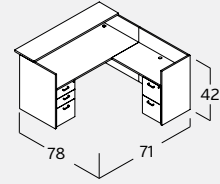

AM-399N
L-Desk, Reception with Wood Transaction Top
w/ 42" Return
$1,430