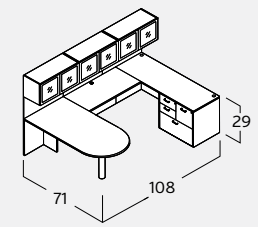

AM-397R (right)  
 L-Credenza CC  
 w/ 30" Return  
 \$1,207

AM-389N  
 U-Desk Configuration  
 w/ 48" Bridge  
 \$3,041

AM-383N  
 Desk, Credenza, Configuration  
 \$2,259

AM-426N  
 U-Desk Configuration  
 w/ 48" Bridge  
 \$2,681