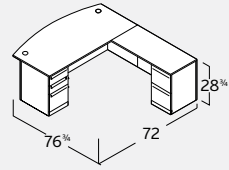

VL-625N
L Desk. Bowfront | Ped 2b1f/Ped 2f
w/ 42" Return
$1,903