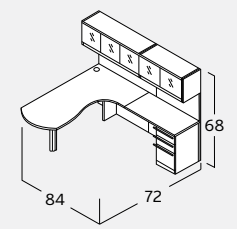

VL-735L (left)  
 U Station Configuration  
 w/ 36" Bridge  
 \$5,548

VL-707N  
 Desk Station Configuration  
 \$7,311

VL-748L (left)  
 U Station Configuration  
 w/ 42" Bridge  
 \$3,583

VL-749N  
 Desk Station Configuration  
 \$4,341