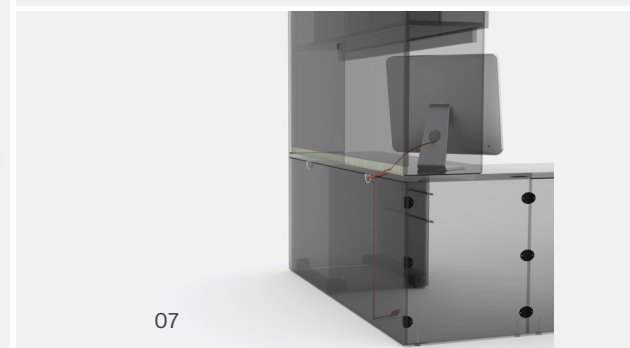

- / 01 PRIVATE OFFICE
- / 02 RECEPTION
- / 03 WORKSTATION
- / 04 CONFERENCE

01

02

03

04

- / 01 – DIE-CAST ALUMINUM GROMMETS STANDARD POWDER COAT
- / 02 – KITT™ COMPUTER MONITOR ARMS
- / 03 – HUTCH ORGANIZER
- / 04 – SATIN ANODIZED ALUMINUM DRAWER PULL
- / 05 – PIVOT TABLE BASE & MOBILE PED WITH BRAKE CASTERS
- / 06 – WIRE MANAGEMENT ACCESSIBLE LEGS
- / 07 – WIRE MANAGEMENT ACCESSIBLE CREDENZA
- / 08 – OPTIONAL KEY ALIKE LOCK
- / 09 – EUROPEAN STYLE CONCEALED HINGES
- / 10 – CLARO™ LED LIGHTS
- / 11 – TECHNOLOGY SUPPORTED PANEL BASE