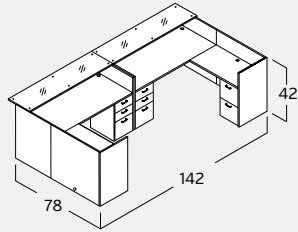

AM-404N
2 L-Desk, Reception with Glass Transaction Top
w/ 42" Return
$3,452