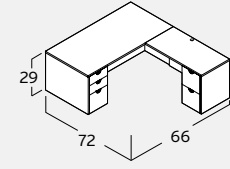

JA-107N
L-Desk. Rectangular
w/ 42" Return
$2,801