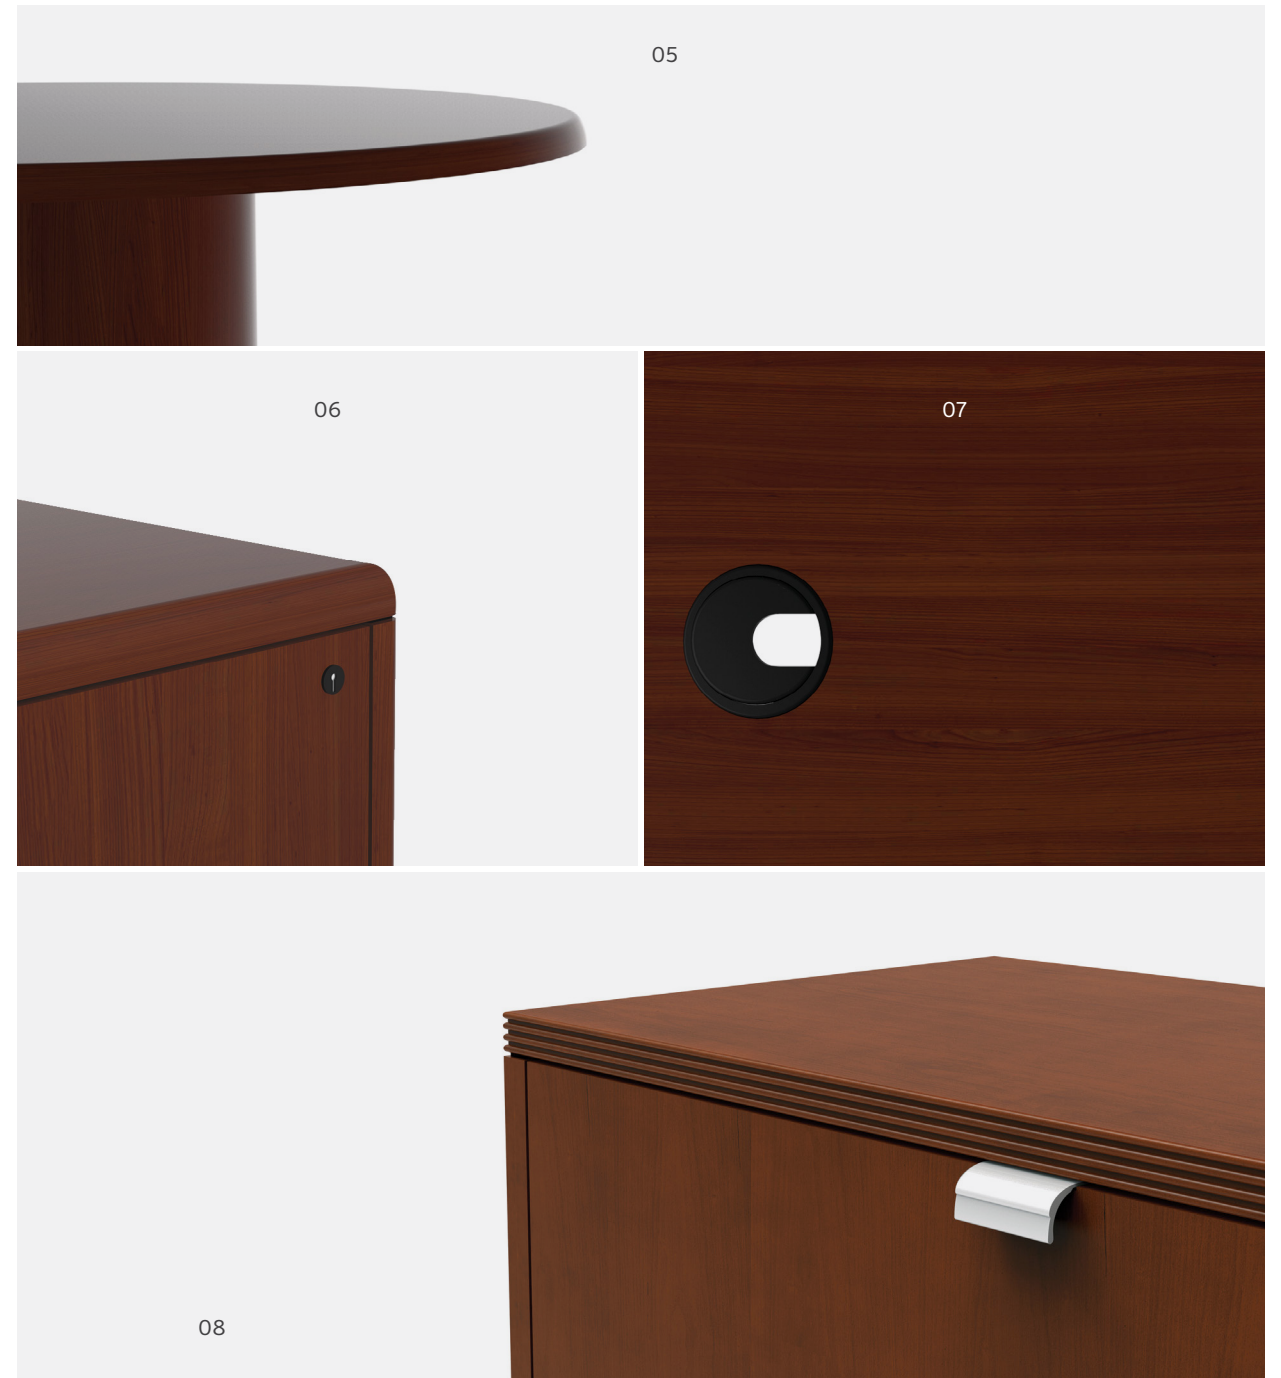

- / 05 – CONFERENCE TOP THICKNESS 1¾" - RUBY
- / 06 – RADIUS EDGE TOP DESIGN - RUBY
- / 07 – GROMMETS ARE STANDARD ON TABLE TOPS - RUBY
- / 08 – PULL DESIGN - JADE