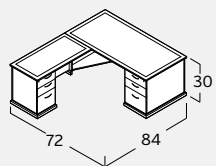

EM-408N
L-Desk. Rectangular
w/ 48" Return
$5,381