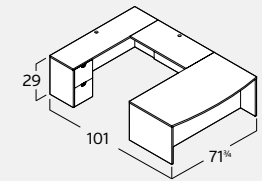

JA-133N
U-Desk. Bowfront
w/ 42" Bridge
$3,790