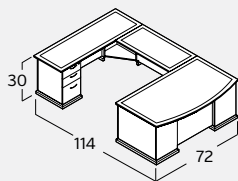

EM-414N
U-Desk. Bowfront
w/ 48" Bridge
$7,190