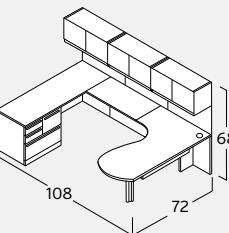

VL-748L (left)
U Station Configuration
w/ 42" Bridge
$3,583