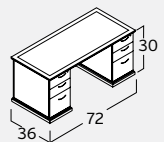

TO SPECIFY, PLEASE COMPLETE THE PRODUCT CODE BY INCLUDING FINISH CODE: MAHO PORT FIGURED MAHOGANY COGNAC COGNAC CHERRY
EXAMPLE PRODUCT CODE: EM-404N.COGN DESK. DOUBLE PED. BOWFRONT. COGNAC CHERRY FINISH

EMERALD TYPICALS