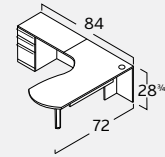

VL-719L (left)
L Desk. arcEnd | T Panel/Ped 2b1f
w/ 42" Return
$1,701