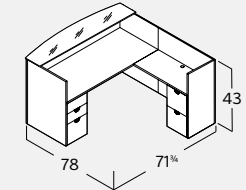

JA-124N
L-Desk. Bowfront. Reception. Glass Transaction Shelf
w/ 42" Return
$3,655