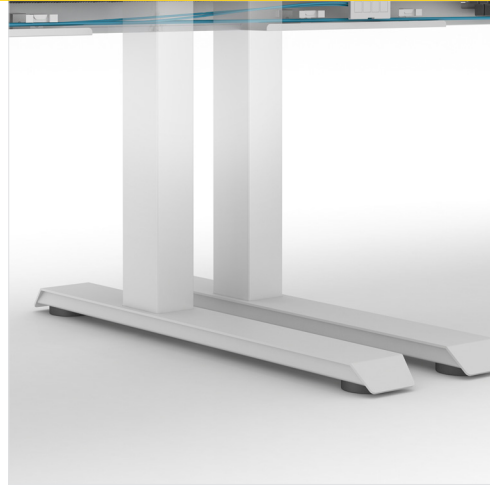

height adjustable benching

KNEEX

KINEX integrates height adjustability, built in power and data, and more options for your open plan environments

1-touch mobility
with two handset options –
standard up/down controls
or upgrade option with
four memory presets

Specify KINEX in both single and double runs, for maximum space planning flexibility

Fabric privacy screens and end panels define personal space and add aesthetic appeal.

C-Leg Design

1-stage, 2-stage and 3-stage legs with anti-collision functionality

Soft cable management with 3 duplex option

Privacy End Panels

Single and Double Runs

Standard up/down controls or upgrade option with 4 memory presets

See our price book/spec guide for all sizes, options and accessories