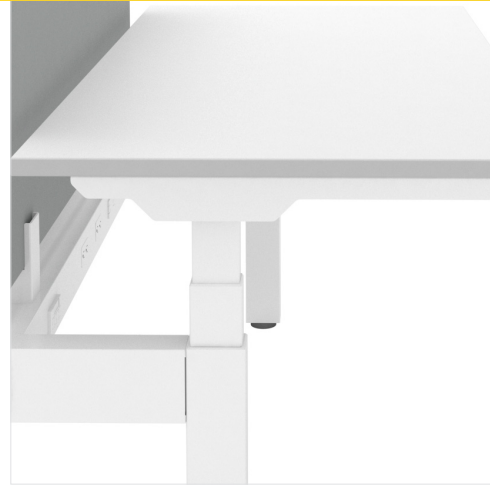

height adjustable benching

KNEEX

KINEX integrates height adjustability, built in power and data, and more options for your open plan environments

1-touch mobility
with two handset options –
standard up/down controls
or upgrade option with
four memory presets

Specify KINEX in both single and double runs, for maximum space planning flexibility

Fabric privacy screens and end panels define personal space and add aesthetic appeal.

C-Leg Design

1-stage, 2-stage and 3-stage legs with anti-collision functionality

Soft cable management with 3 duplex option

Privacy End Panels

Single and Double Runs

Standard up/down controls or upgrade option with 4 memory presets

See our price book/spec guide for all sizes, options and accessories