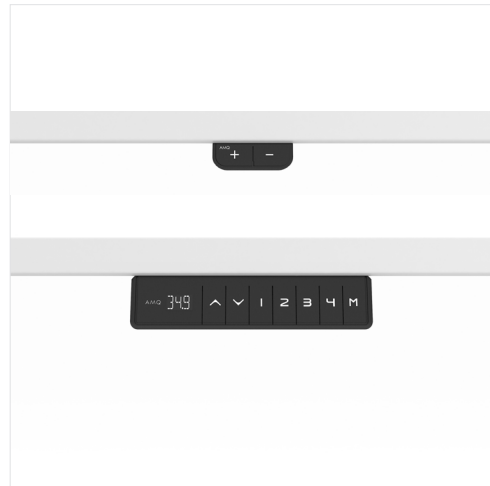

Specify KINEX in both single and double runs, for maximum space planning flexibility

Fabric privacy screens and end panels define personal space and add aesthetic appeal.

C-Leg Design

1-stage, 2-stage and 3-stage legs with anti-collision functionality

Soft cable management with 3 duplex option

Privacy End Panels

Single and Double Runs

Standard up/down controls or upgrade option with 4 memory presets

See our price book/spec guide for all sizes, options and accessories