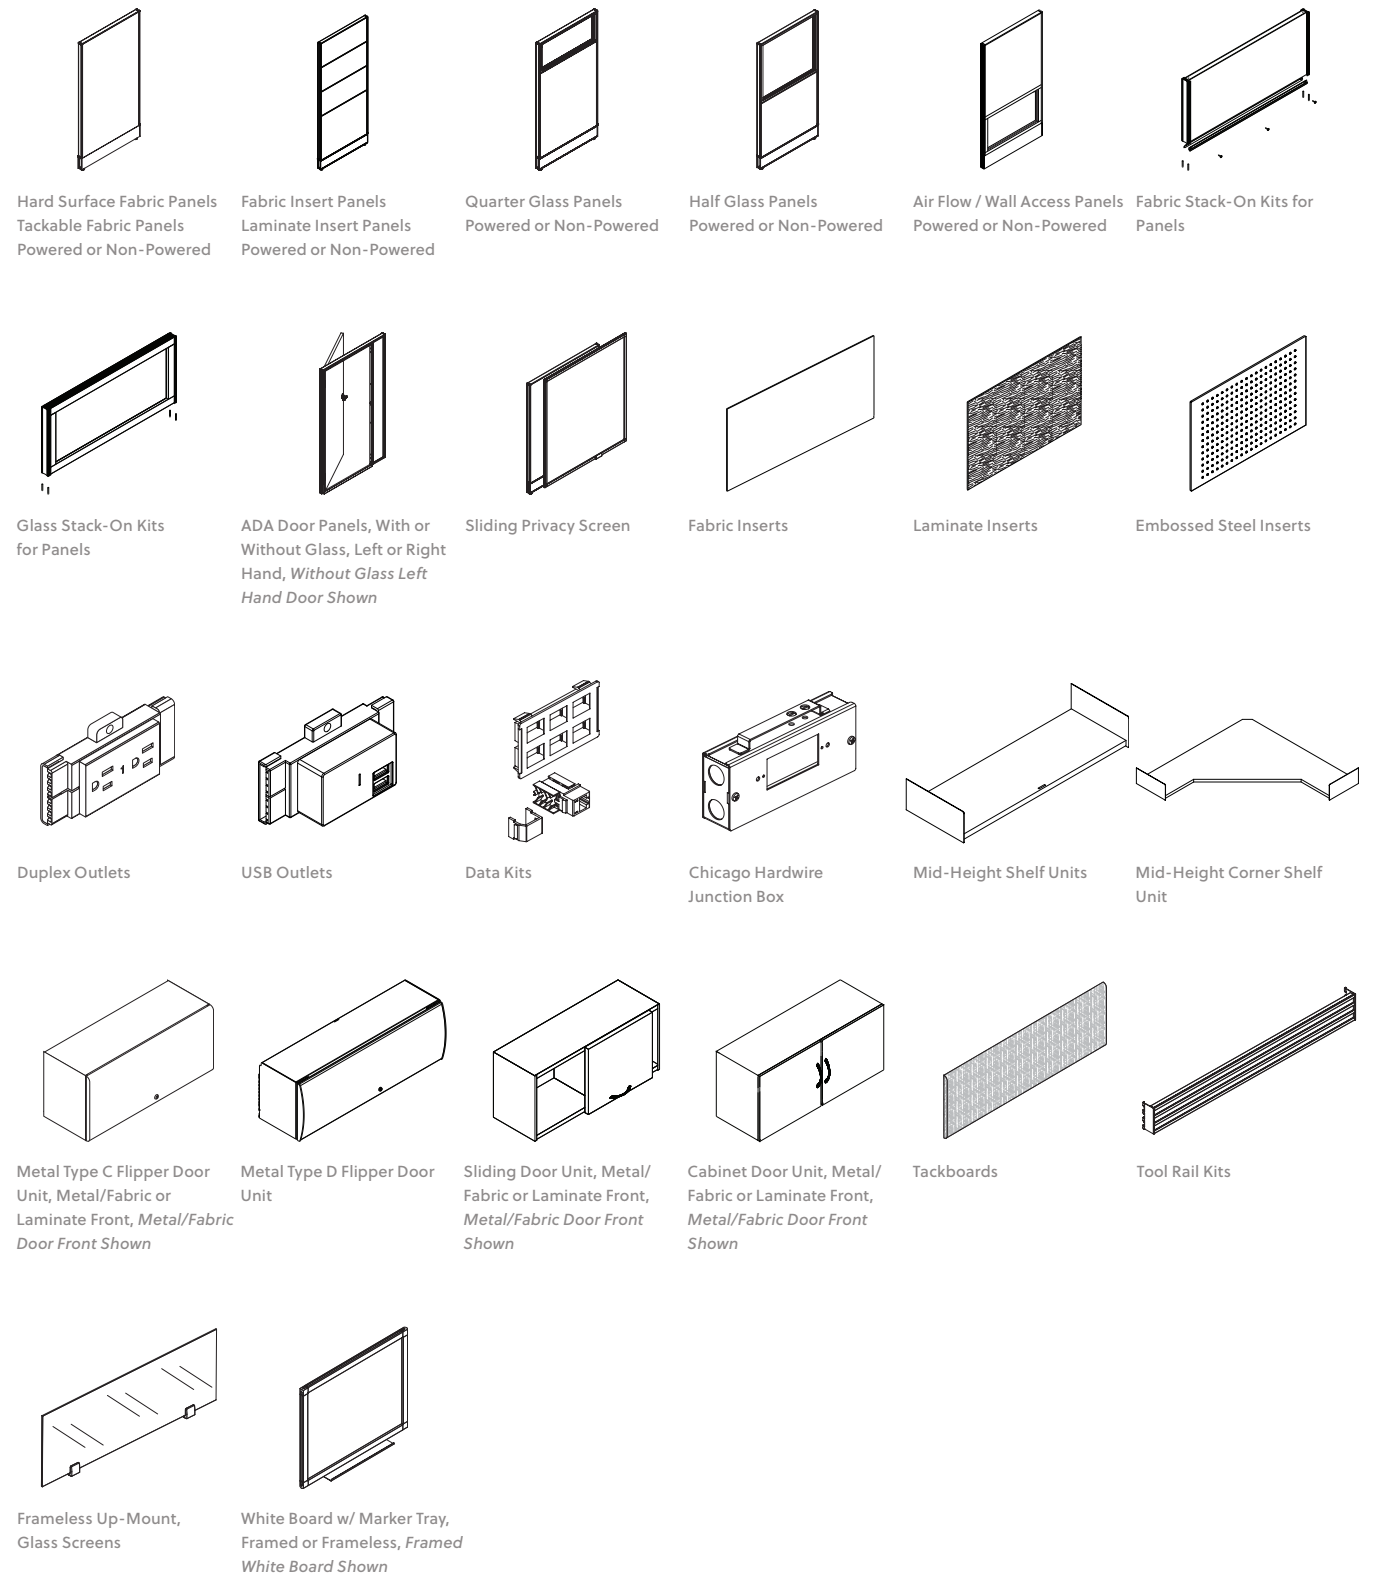

Statement of Line

Visit ais-inc.com/divi to view the complete statement of line and learn more.