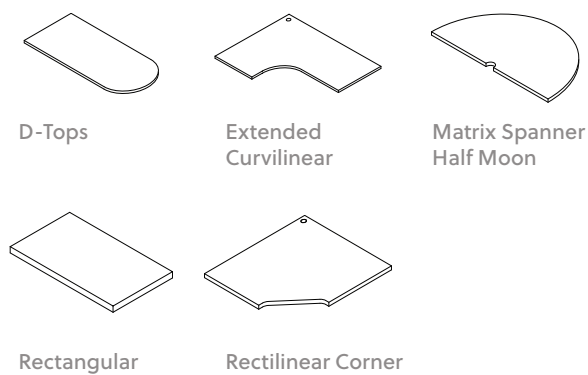

Worksurfaces

Many different worksurfaces are available.

AIS has many panel fabrics available to choose from – or apply a COM. Visit ais-inc.com to learn more. Finish samples may be requested to assist with specification. Please visit ais-inc.com or contact your AIS representative.